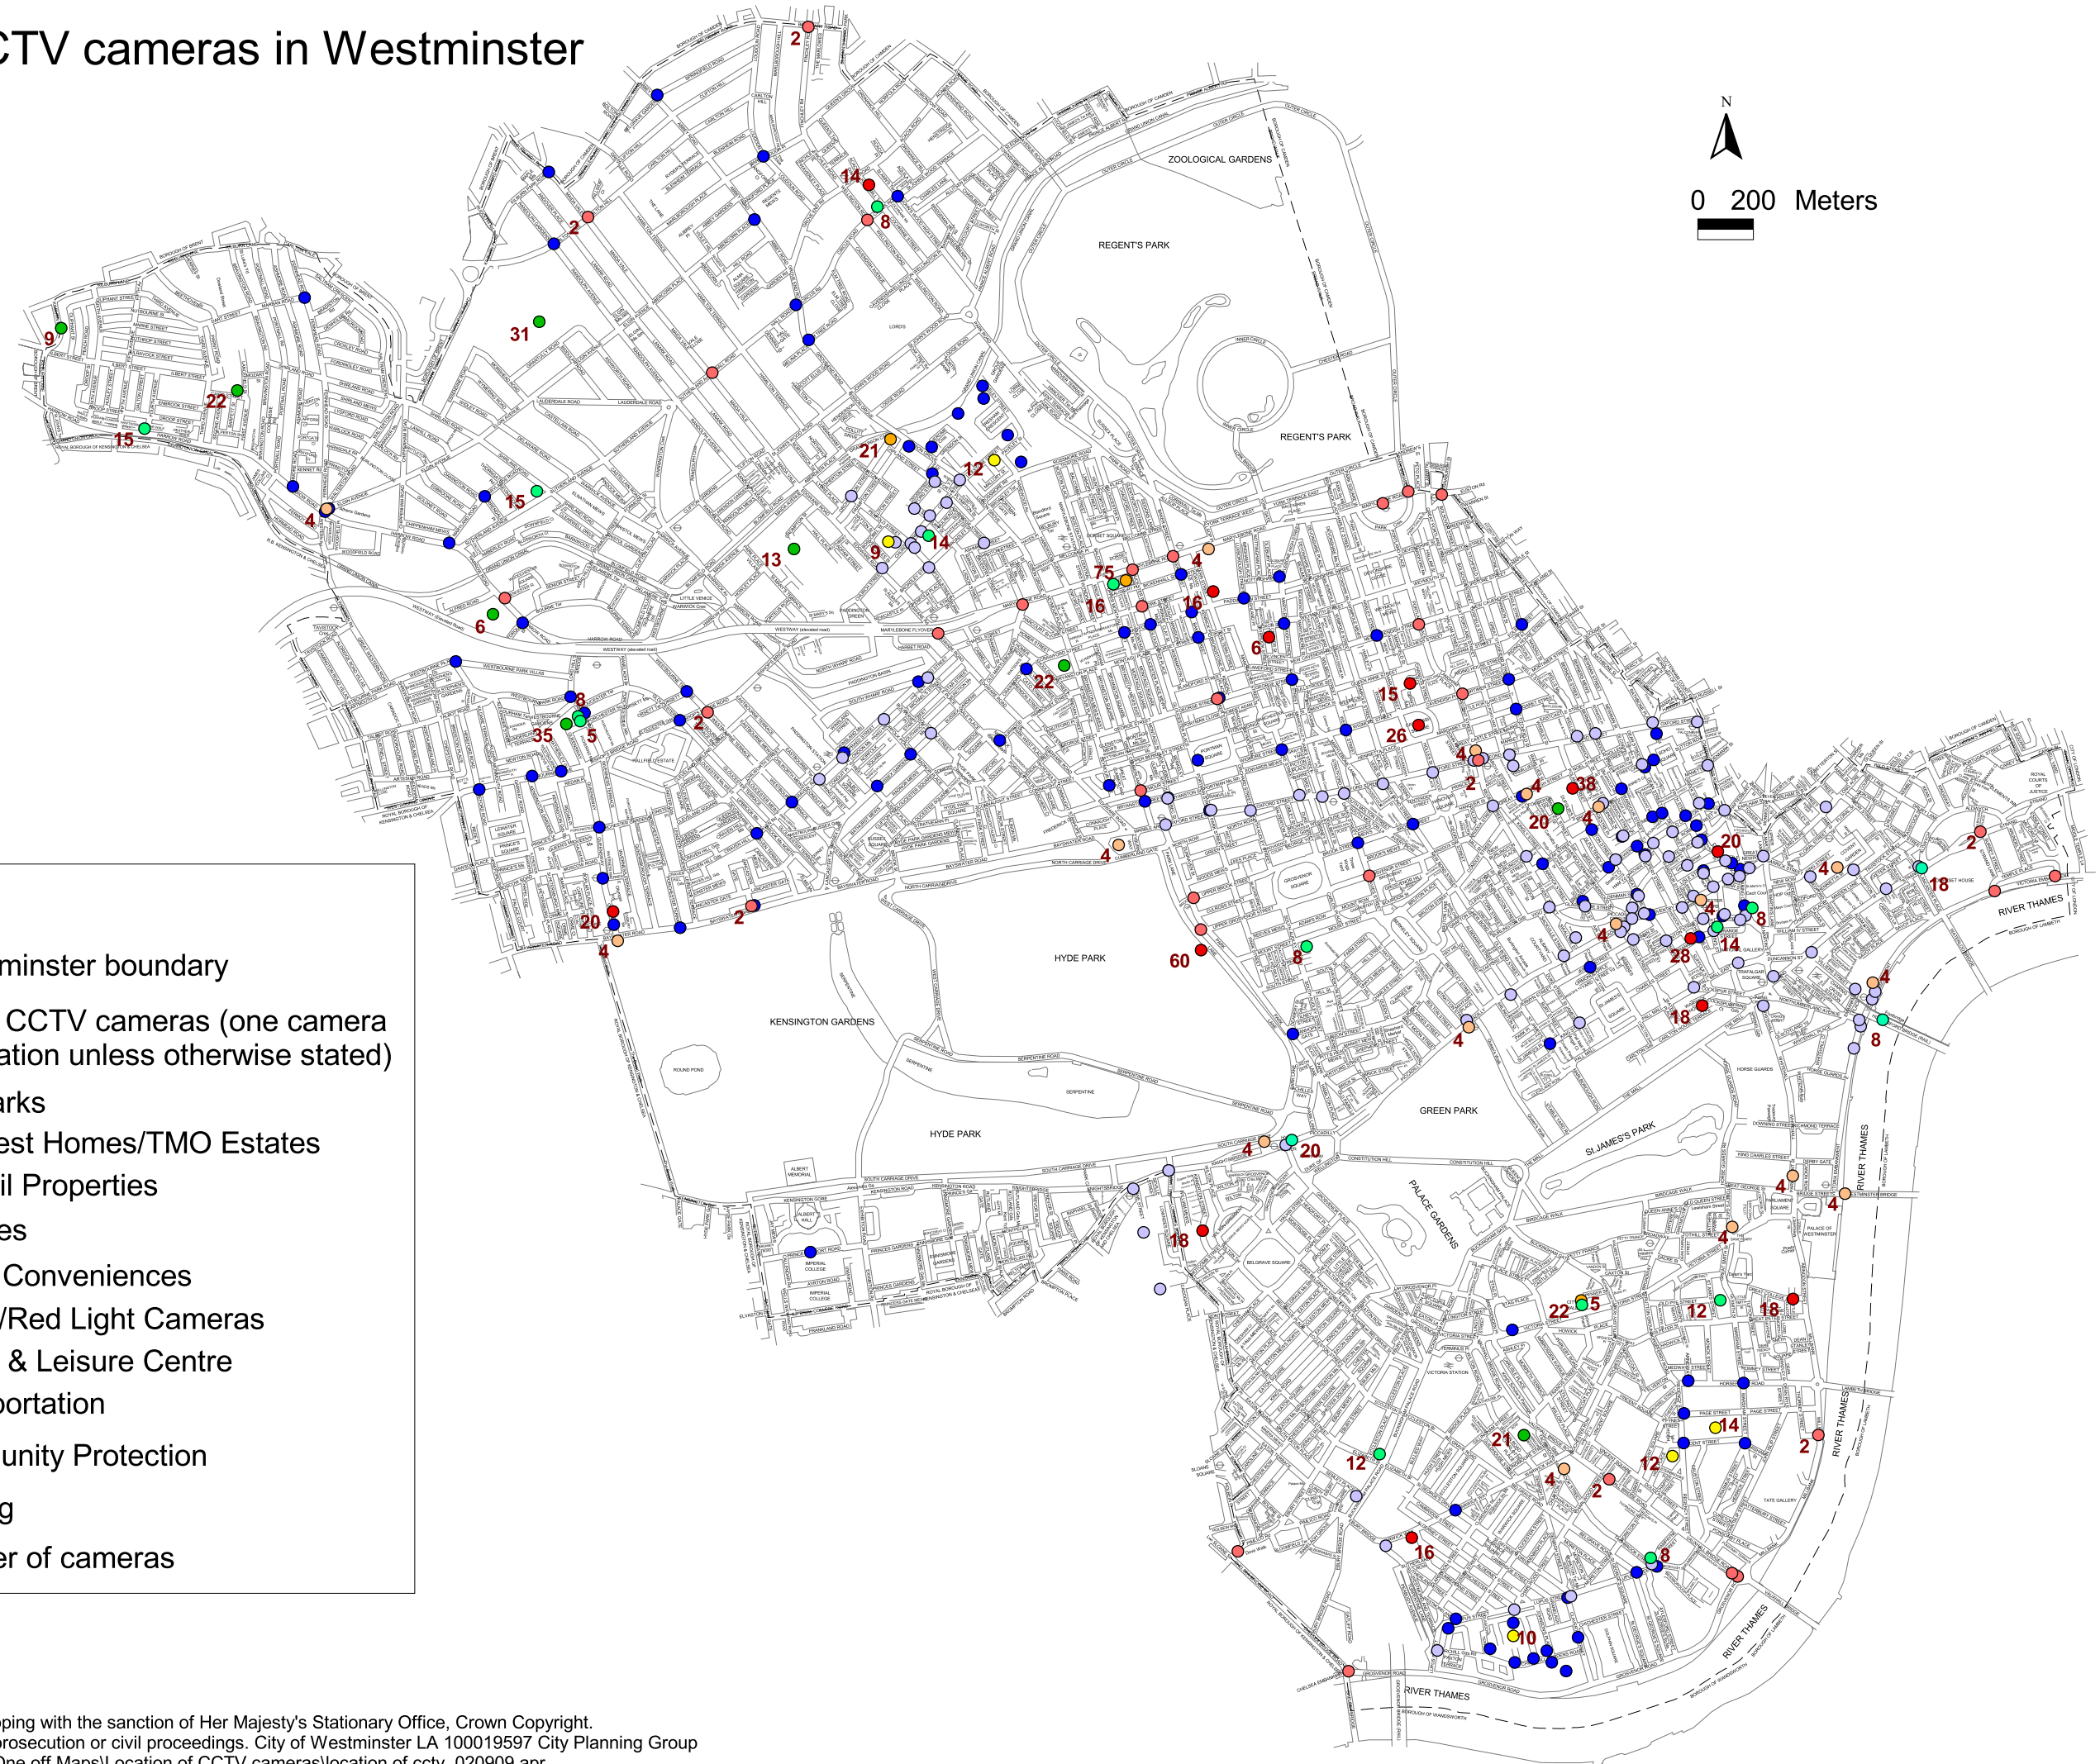

# Location of CCTV cameras in Westminster

**KEY**

- Westminster boundary
- Location of CCTV cameras (one camera at each location unless otherwise stated)
- Car Parks
- CityWest Homes/TMO Estates
- Council Properties
- Libraries
- Public Conveniences
- Speed/Red Light Cameras
- Sports & Leisure Centre
- Transportation
- Community Protection
- Parking
- Number of cameras

Reproduced from Ordnance Survey mapping with the sanction of Her Majesty's Stationary Office, Crown Copyright.  
 Unauthorised reproduction may lead to prosecution or civil proceedings. City of Westminster LA 100019597 City Planning Group  
 Location: J:\D\_City Planning Group\gis\One off Maps\Location of CCTV cameras\location of cctv\_020909.apr