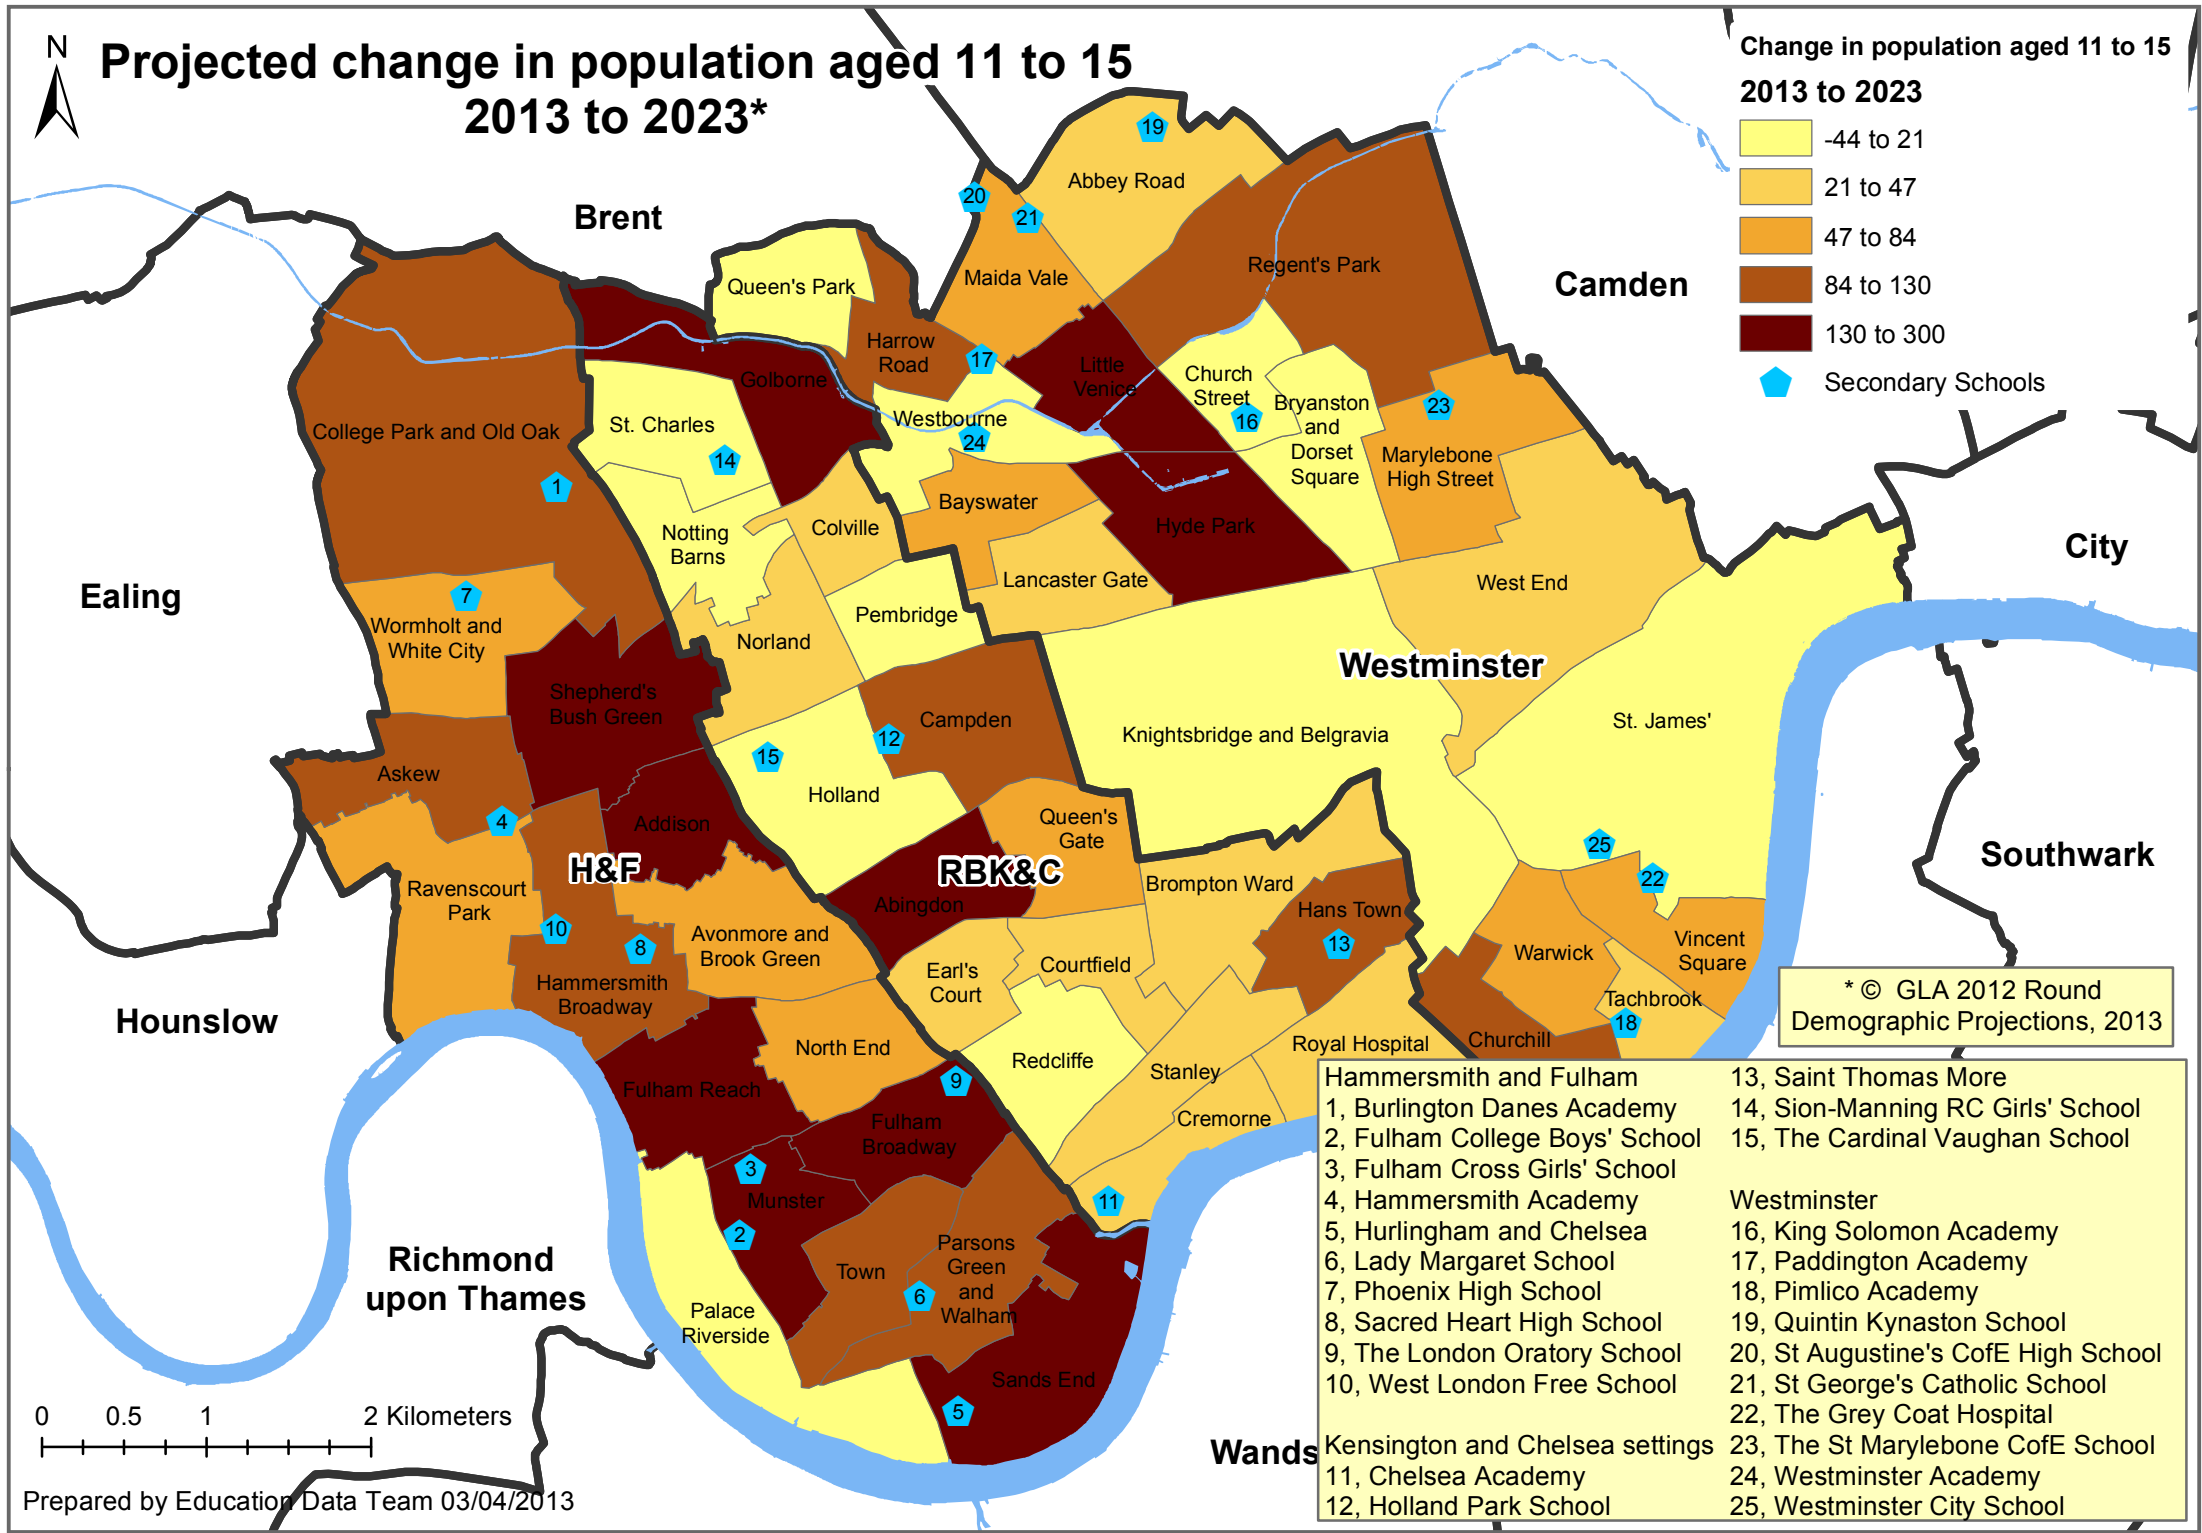

Projected change in population aged 11 to 15 2013 to 2023*

Change in population aged 11 to 15
2013 to 2023

Secondary Schools

* © GLA 2012 Round Demographic Projections, 2013

Hammersmith and Fulham	13, Saint Thomas More
1, Burlington Danes Academy	14, Sion-Manning RC Girls' School
2, Fulham College Boys' School	15, The Cardinal Vaughan School
3, Fulham Cross Girls' School	
4, Hammersmith Academy	Westminster
5, Hurlingham and Chelsea	16, King Solomon Academy
6, Lady Margaret School	17, Paddington Academy
7, Phoenix High School	18, Pimlico Academy
8, Sacred Heart High School	19, Quintin Kynaston School
9, The London Oratory School	20, St Augustine's CofE High School
10, West London Free School	21, St George's Catholic School
	22, The Grey Coat Hospital
Kensington and Chelsea settings	23, The St Marylebone CofE School
11, Chelsea Academy	24, Westminster Academy
12, Holland Park School	25, Westminster City School